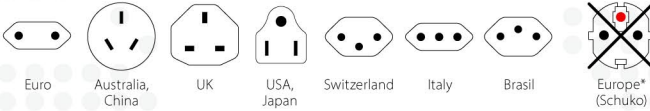

Compatibility (Input)

Compatibility (Output)

Packaging (Retail)